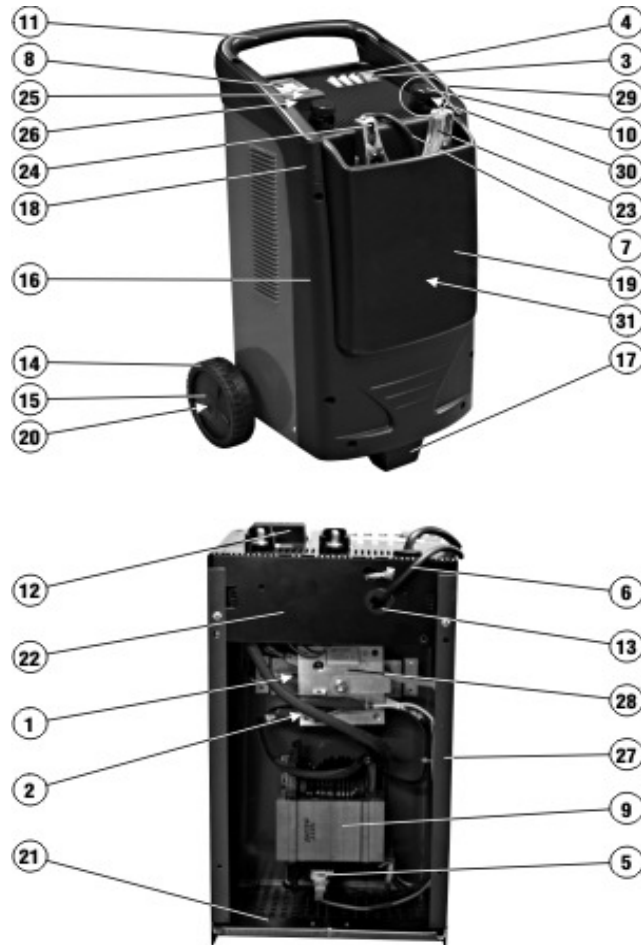

829382

Dynamic 420 Start

Ref.	Description	Key
1	RECTIFIER PROTECTION	112183
2	THERMOSTAT	121021
3	SWITCH	122381
4	SWITCH	122400
5	THERMOSTAT	122900
6	CABLE 16MMQ 2M- EARTH	980366
7	MAINS CABLE 3G2.5 2 M SCHUKO PLUG	132009
8	AMMETER	152248
9	TRANSFORMER	169331
10	HANDWHEEL	312053
11	HANDLE	312408
12	FUSE COVER	322051
13	CABLE BUSHING	322112
14	WHEEL	322193
15	WHEEL LOCKING RING	322223
16	FRONT PANEL	322801
17	FOOT	322803
18	FRAME	322804
19	POCKET	362002
20	WHEELS AXLE	422961
21	BOTTOM	644177
22	DASHBOARD KIT	980353
23	COLORADO 150B WORK CLAMP 150A	712001
24	COLORADO 150R POSITIVE CLAMP 150A	712002
25	KIT 20 FUSES 80A	802260
26	FUSE HOLDER	980036
27	BACK PANEL KIT	980301
28	RECTIFIER KIT	980303
29	COMPLETE TERMINAL KIT D.33MM	990162
30	INSULATING WASHERS KIT	990163
31	CABLE 16MMQ 2M- POSITIVE	980318