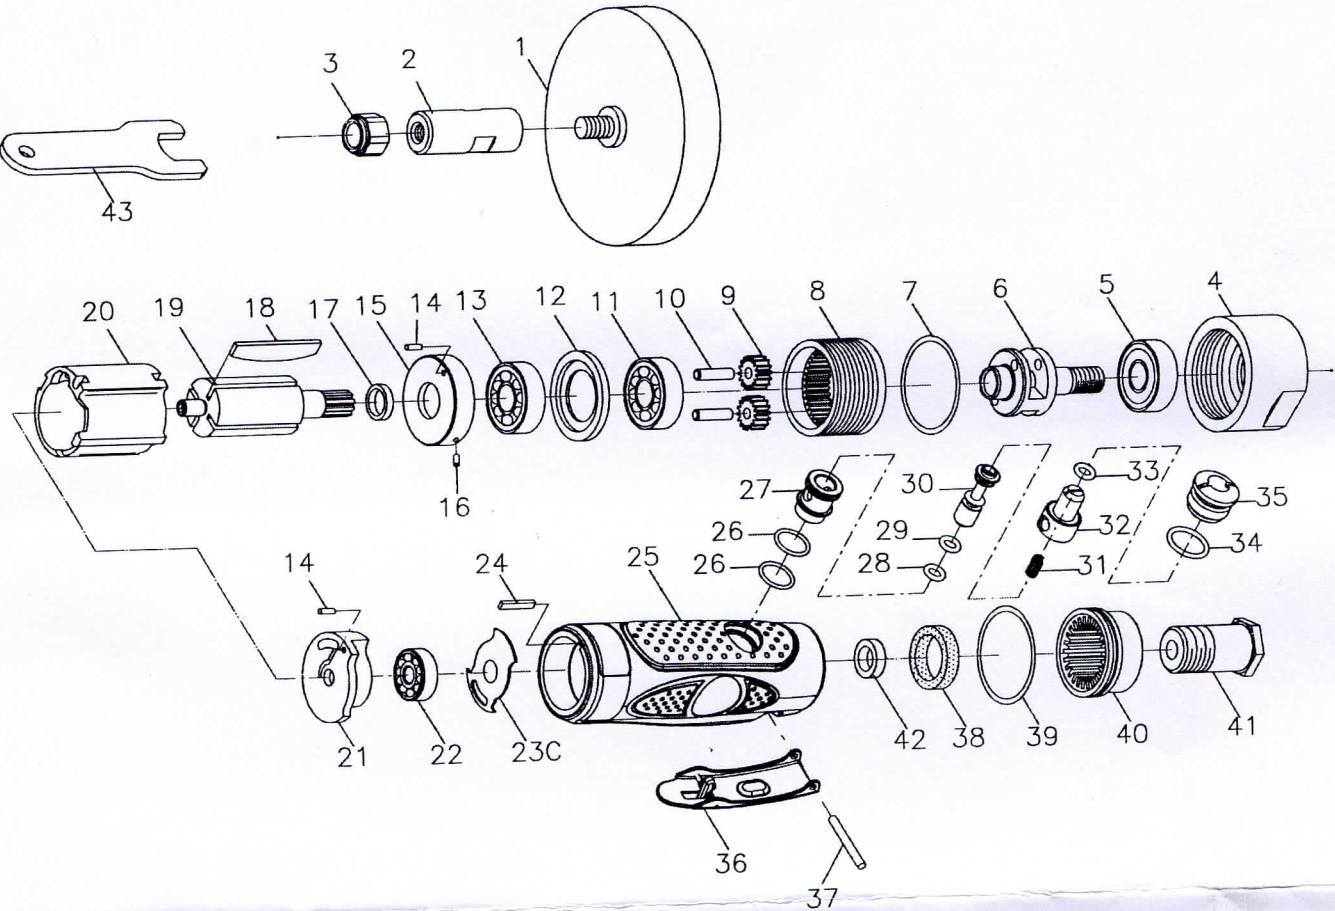

PROFESSIONAL AIR STRIPPING TOOL

Index No.	Part No.	Description	Q'ty	Index No.	Part No.	Description	Q'ty
1	513-001	Eraser Wheel	1	24	216-037	Seal Lump	1
2	513-002-B	Connect Shaft	1	25	217F-025	Motor Housing	1
3	512-041	Nut	1	26	00-41121	O-Ring	2
4	512-004	Housing Cover	1	27	218F-026	Bushing	1
5	00-2330	Ball Bearing	1	28	00-41133	O-Ring	1
6	513-016-B	Cage	1	29	00-41132	O-Ring	1
7	00-4135	O-Ring	1	30	216F-027	Valve Stem	1
8	513-015	Idler Gear Housing	1	31	218F-029	Spring	1
9	513-017	Idler Gear	2	32	551F-038	Regulator	1
10	00-3405	Pin	2	33	00-4102	O-Ring	1
11	00-2306	Ball Bearing	1	34	00-41134	O-Ring	1
12	512-018	Spacer	1	35	551F-030	Valve Plug	1
13	00-2314	Ball Bearing	1	36	511F-024	Throttle Lever	1
14	00-3325	Spring Pin	2	37	00-3341	Spring Pin	1
15	511-019	Front End Plate	1	38	216-038B	Muffler	1
16	00-3328	Spring Pin	1	39	00-4151	O-Ring	1
17	511-006	Spacer	1	40	217-042	Hose Adapter	1
18	216-021	Rotor Blade	4	41	217-034A	Air Inlet (1/4" PF)	1
19	513-020	Rotor	1		217-034B	Air Inlet (1/4" PT)	
20	511-022	Cylinder	1		217-034C	Air Inlet (1/4" NPT)	
21	218F-023	Rear End Plate	1	42	305C-022	Bushing	1
22	00-2323	Ball Bearing	1	43	513-007	Spanner	1
23C	218F-045-C	Rear Gasket	1				