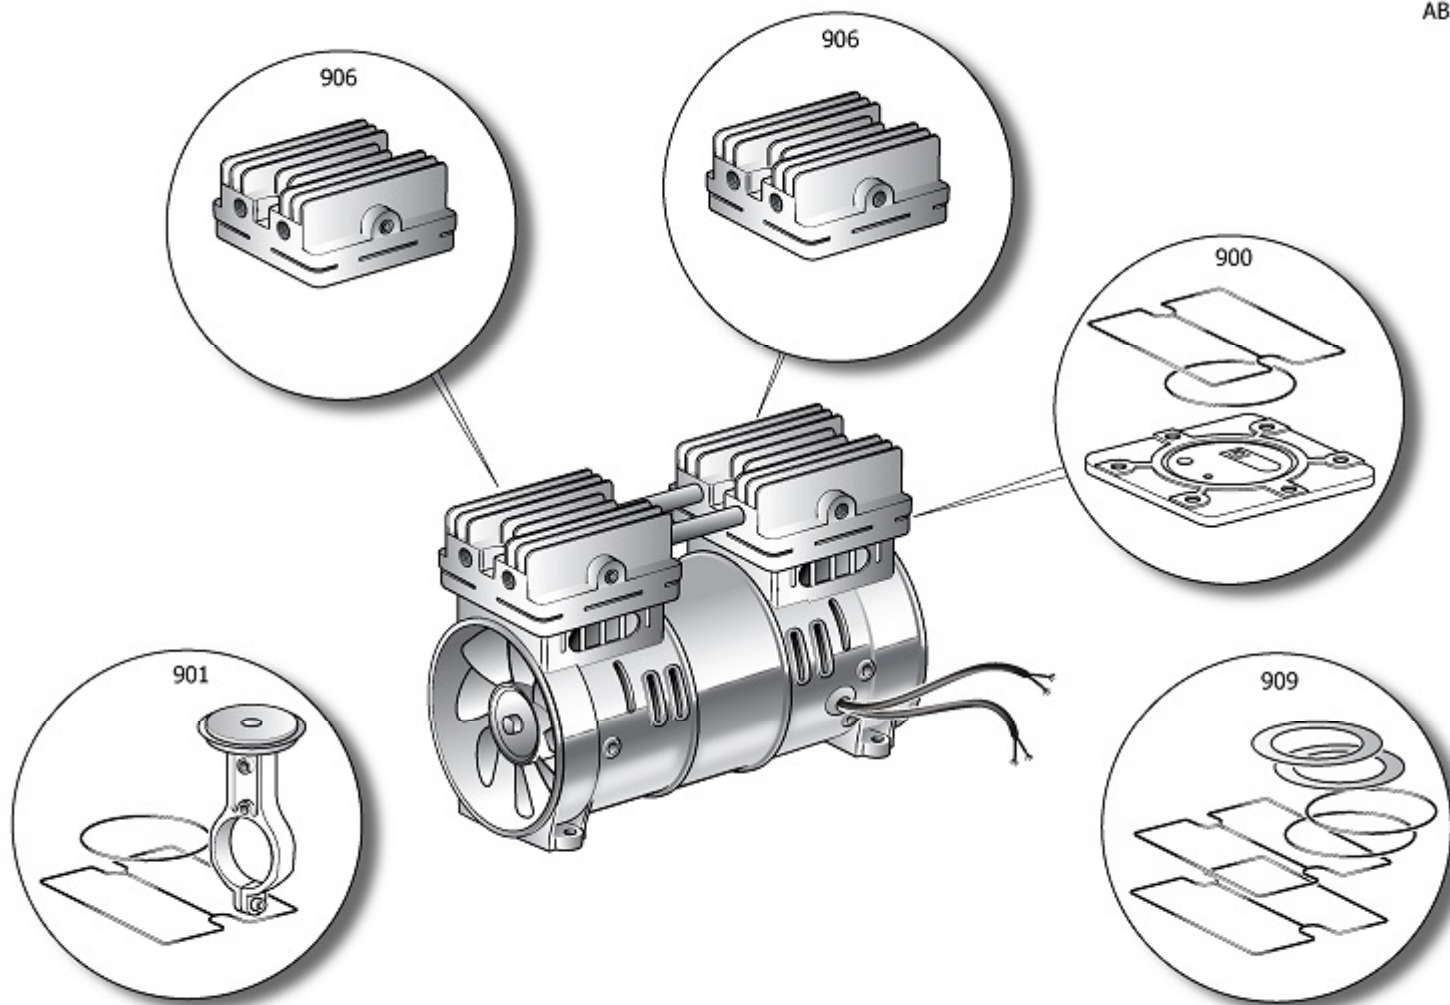

BB2BL

Pos	Component	MU	Multiplier
23	9430200	FILTRO ARIA COMPLETO	PZ 1,0
80	9430230	CONDENSATORE	PZ 1,0
107	9047078	RUBINETTO SCARICO CONDENSA	PZ 1,0
110	9049190	VALVOLA DI SICUREZZA	PZ 1,0
131	9430208	PRESSOSTATO COMPLETO	PZ 1,0
132	9430209	CAVO ALIMENTAZIONE	PZ 1,0
133	9064806	INTERRUTTORE	PZ 1,0
200	9417746	GRUPPO POMPANTE	PZ 1,0
300	9430210	KIT RUOTE/PIEDI	PZ 1,0
914	9430216	KIT CONVOGLIATORE	PZ 1,0
989	9430217	MPK PRESS.RED.SILTEK/S RED	PZ 1,0
991	9430213	KIT TUBO MANDATA	PZ 1,0
992	9430214	KIT VALVOLA RITEGNO	PZ 1,0
998	9430215	MPK DAMPERS SILTEK+/S	PZ 1,0

AB2KT

<b>Pos</b>	<b>Component</b>		<b>MU</b>	<b>Multiplier</b>
900	9434A37	MPK VALVE PLATE OL110 (Q2)	PZ	1,0
901	9434B36	MPK CONROD ASS.LY OL110 (Q2)	PZ	1,0
906	9430220	MPC HEAD LF SILTEK+/S	PZ	1,0
906	9430222	MPC HEAD RG SILTEK+/S	PZ	1,0
909	9434F37	MPK GASKETS+SEALS OL110 (Q2)	PZ	1,0