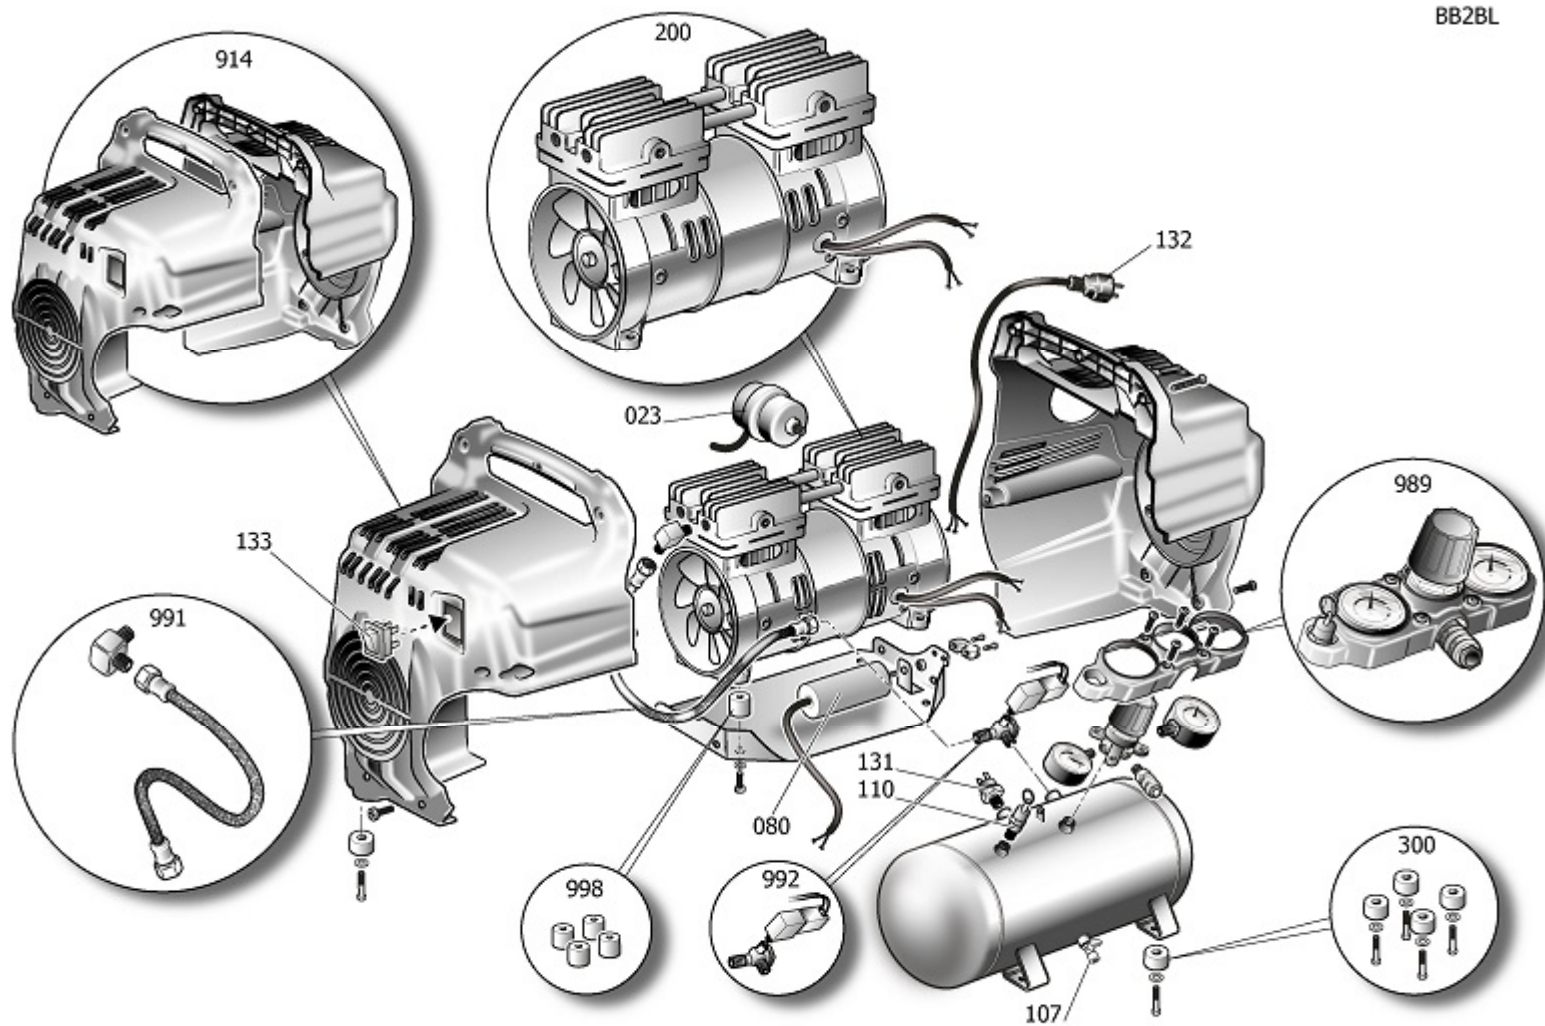

BB2BL

Pos	Component	MU	Multiplier
23	9430200	FILTRO ARIA COMPLETO	PZ 1,0
80	9430230	CONDENSATORE	PZ 1,0
107	9047078	RUBINETTO SCARICO CONDENSA	PZ 1,0
110	9049190	VALVOLA DI SICUREZZA	PZ 1,0
131	9430208	PRESSOSTATO COMPLETO	PZ 1,0
132	9430209	CAVO ALIMENTAZIONE	PZ 1,0
133	9064806	INTERRUTTORE	PZ 1,0
200	9417746	GRUPPO POMPANTE	PZ 1,0
300	9430210	KIT RUOTE/PIEDI	PZ 1,0
914	9430216	KIT CONVOGLIATORE	PZ 1,0
989	9430217	MPK PRESS.RED.SILTEK/S RED	PZ 1,0
991	9430213	KIT TUBO MANDATA	PZ 1,0
992	9430214	KIT VALVOLA RITEGNO	PZ 1,0
998	9430215	MPK DAMPERS SILTEK+/S	PZ 1,0

AB2KT

<b>Pos</b>	<b>Component</b>		<b>MU</b>	<b>Multiplier</b>
900	9434A37	MPK VALVE PLATE OL110 (Q2)	PZ	1,0
901	9434B36	MPK CONROD ASS.LY OL110 (Q2)	PZ	1,0
906	9430220	MPC HEAD LF SILTEK+/S	PZ	1,0
906	9430222	MPC HEAD RG SILTEK+/S	PZ	1,0
909	9434F37	MPK GASKETS+SEALS OL110 (Q2)	PZ	1,0